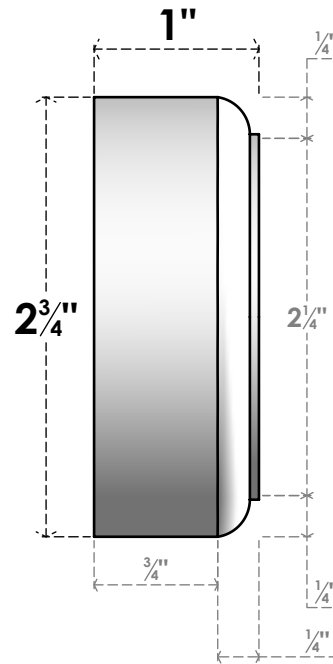

ROSP040X028X100DAL11

4"W X 2 3/4"H X 1"P STANDARD DALTON FLOWER ROSETTE WITH ROUNDED EDGE, ARCHITECTURAL GRADE PVC

FRONT

SIDE

EKENA MILLWORK
2300 WEST MAIN ST.
CLARKSVILLE, TX 75426
TOLL FREE: 866-607-0453
WWW.EKENAMILLWORK.COM

NOTES

1. INSTALLATION TO BE COMPLETED IN ACCORDANCE WITH MANUFACTURER'S SPECIFICATIONS.
2. DRAWING MAY NOT BE TO SCALE
3. THIS DRAWING IS INTENDED FOR DESIGN AND PLANNING PURPOSES ONLY.
4. ALL INFORMATION CONTAINED HEREIN WAS CURRENT AT THE TIME OF DEVELOPMENT BUT MUST BE REVIEWED AND APPROVED BY THE PRODUCT MANUFACTURER TO BE CONSIDERED ACCURATE.
5. ARCHITECTURAL GRADE PVC PRODUCTS ARE MADE FROM EXPANDED CELLULAR PVC AND COME NATURALLY WHITE BUT MAY BE PAINTED