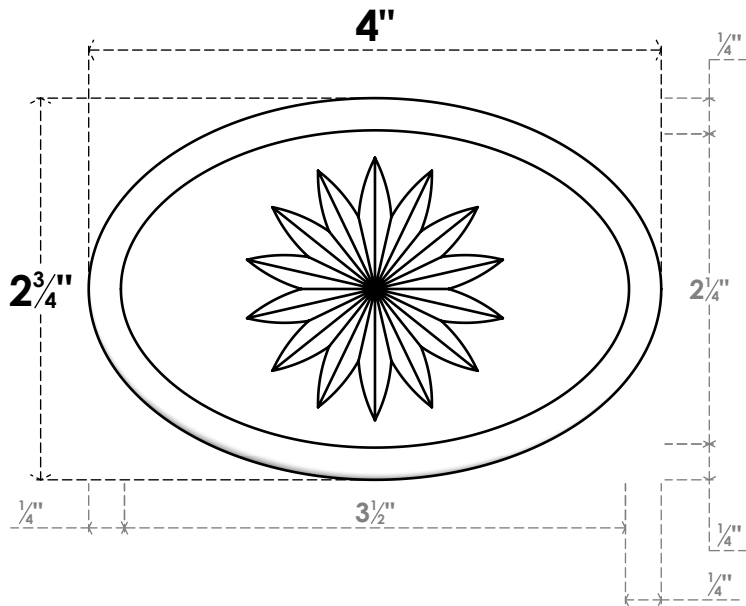

ROSP040X028X100DAL11

4"W X 2 3/4"H X 1"P STANDARD DALTON FLOWER ROSETTE WITH ROUNDED EDGE, ARCHITECTURAL GRADE PVC

FRONT

SIDE

EKENA MILLWORK
2300 WEST MAIN ST.
CLARKSVILLE, TX 75426
TOLL FREE: 866-607-0453
WWW.EKENAMILLWORK.COM